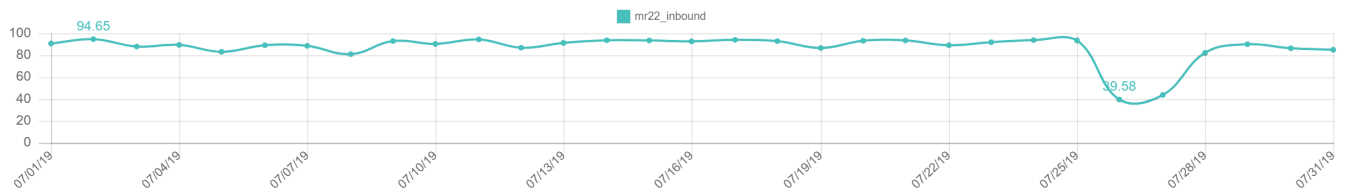

App: vehicledetector

Devices: M-R-22

Jul 01 12:00 AM to Jul 31 11:59 PM by day

TOTAL VEHICLES

1333363

PEAK COUNT

55266

AVERAGE SPEED

86.94

VEHICLE COUNTS

VEHICLE SPEED

TOTAL BY ZONE

ZONEID	COUNT	TIME
mr22_inbound	1333363	07/31/19

COUNTS BY DAYS OF WEEK

COUNTS BY HOURS OF DAY

AVERAGE SPEED BY HOURS OF DAY