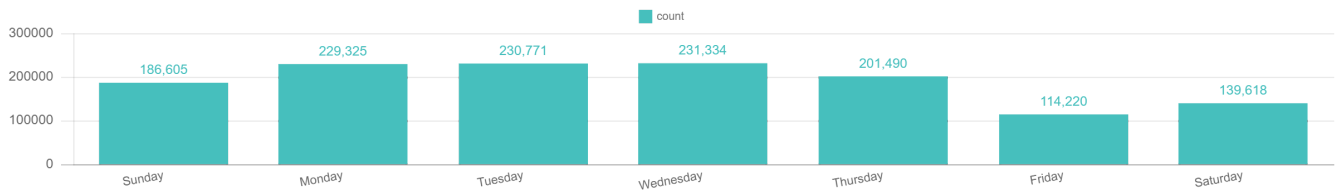

86.94

VEHICLE COUNTS

VEHICLE SPEED

TOTAL BY ZONE

ZONEID	COUNT	TIME
mr22_inbound	1333363	07/31/19

COUNTS BY DAYS OF WEEK

COUNTS BY HOURS OF DAY

AVERAGE SPEED BY HOURS OF DAY