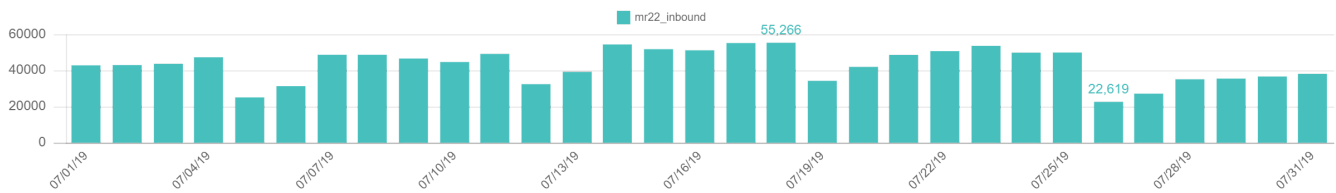

App: vehicledetector

Devices: M-R-22

Jul 01 12:00 AM to Jul 31 11:59 PM by day

TOTAL VEHICLES

1333363

PEAK COUNT

55266

AVERAGE SPEED

86.94

VEHICLE COUNTS

VEHICLE SPEED

TOTAL BY ZONE

ZONEID	COUNT	TIME
mr22_inbound	1333363	07/31/19

COUNTS BY DAYS OF WEEK

COUNTS BY HOURS OF DAY

AVERAGE SPEED BY HOURS OF DAY