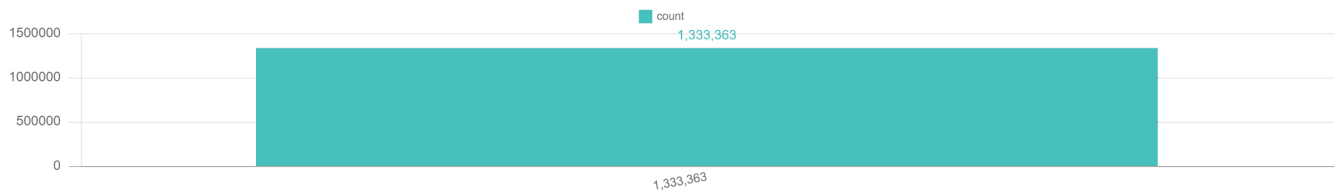

86.94

VEHICLE COUNTS

VEHICLE SPEED

TOTAL BY ZONE

ZONEID	COUNT	TIME
mr22_inbound	1333363	07/31/19

COUNTS BY DAYS OF WEEK

COUNTS BY HOURS OF DAY

AVERAGE SPEED BY HOURS OF DAY